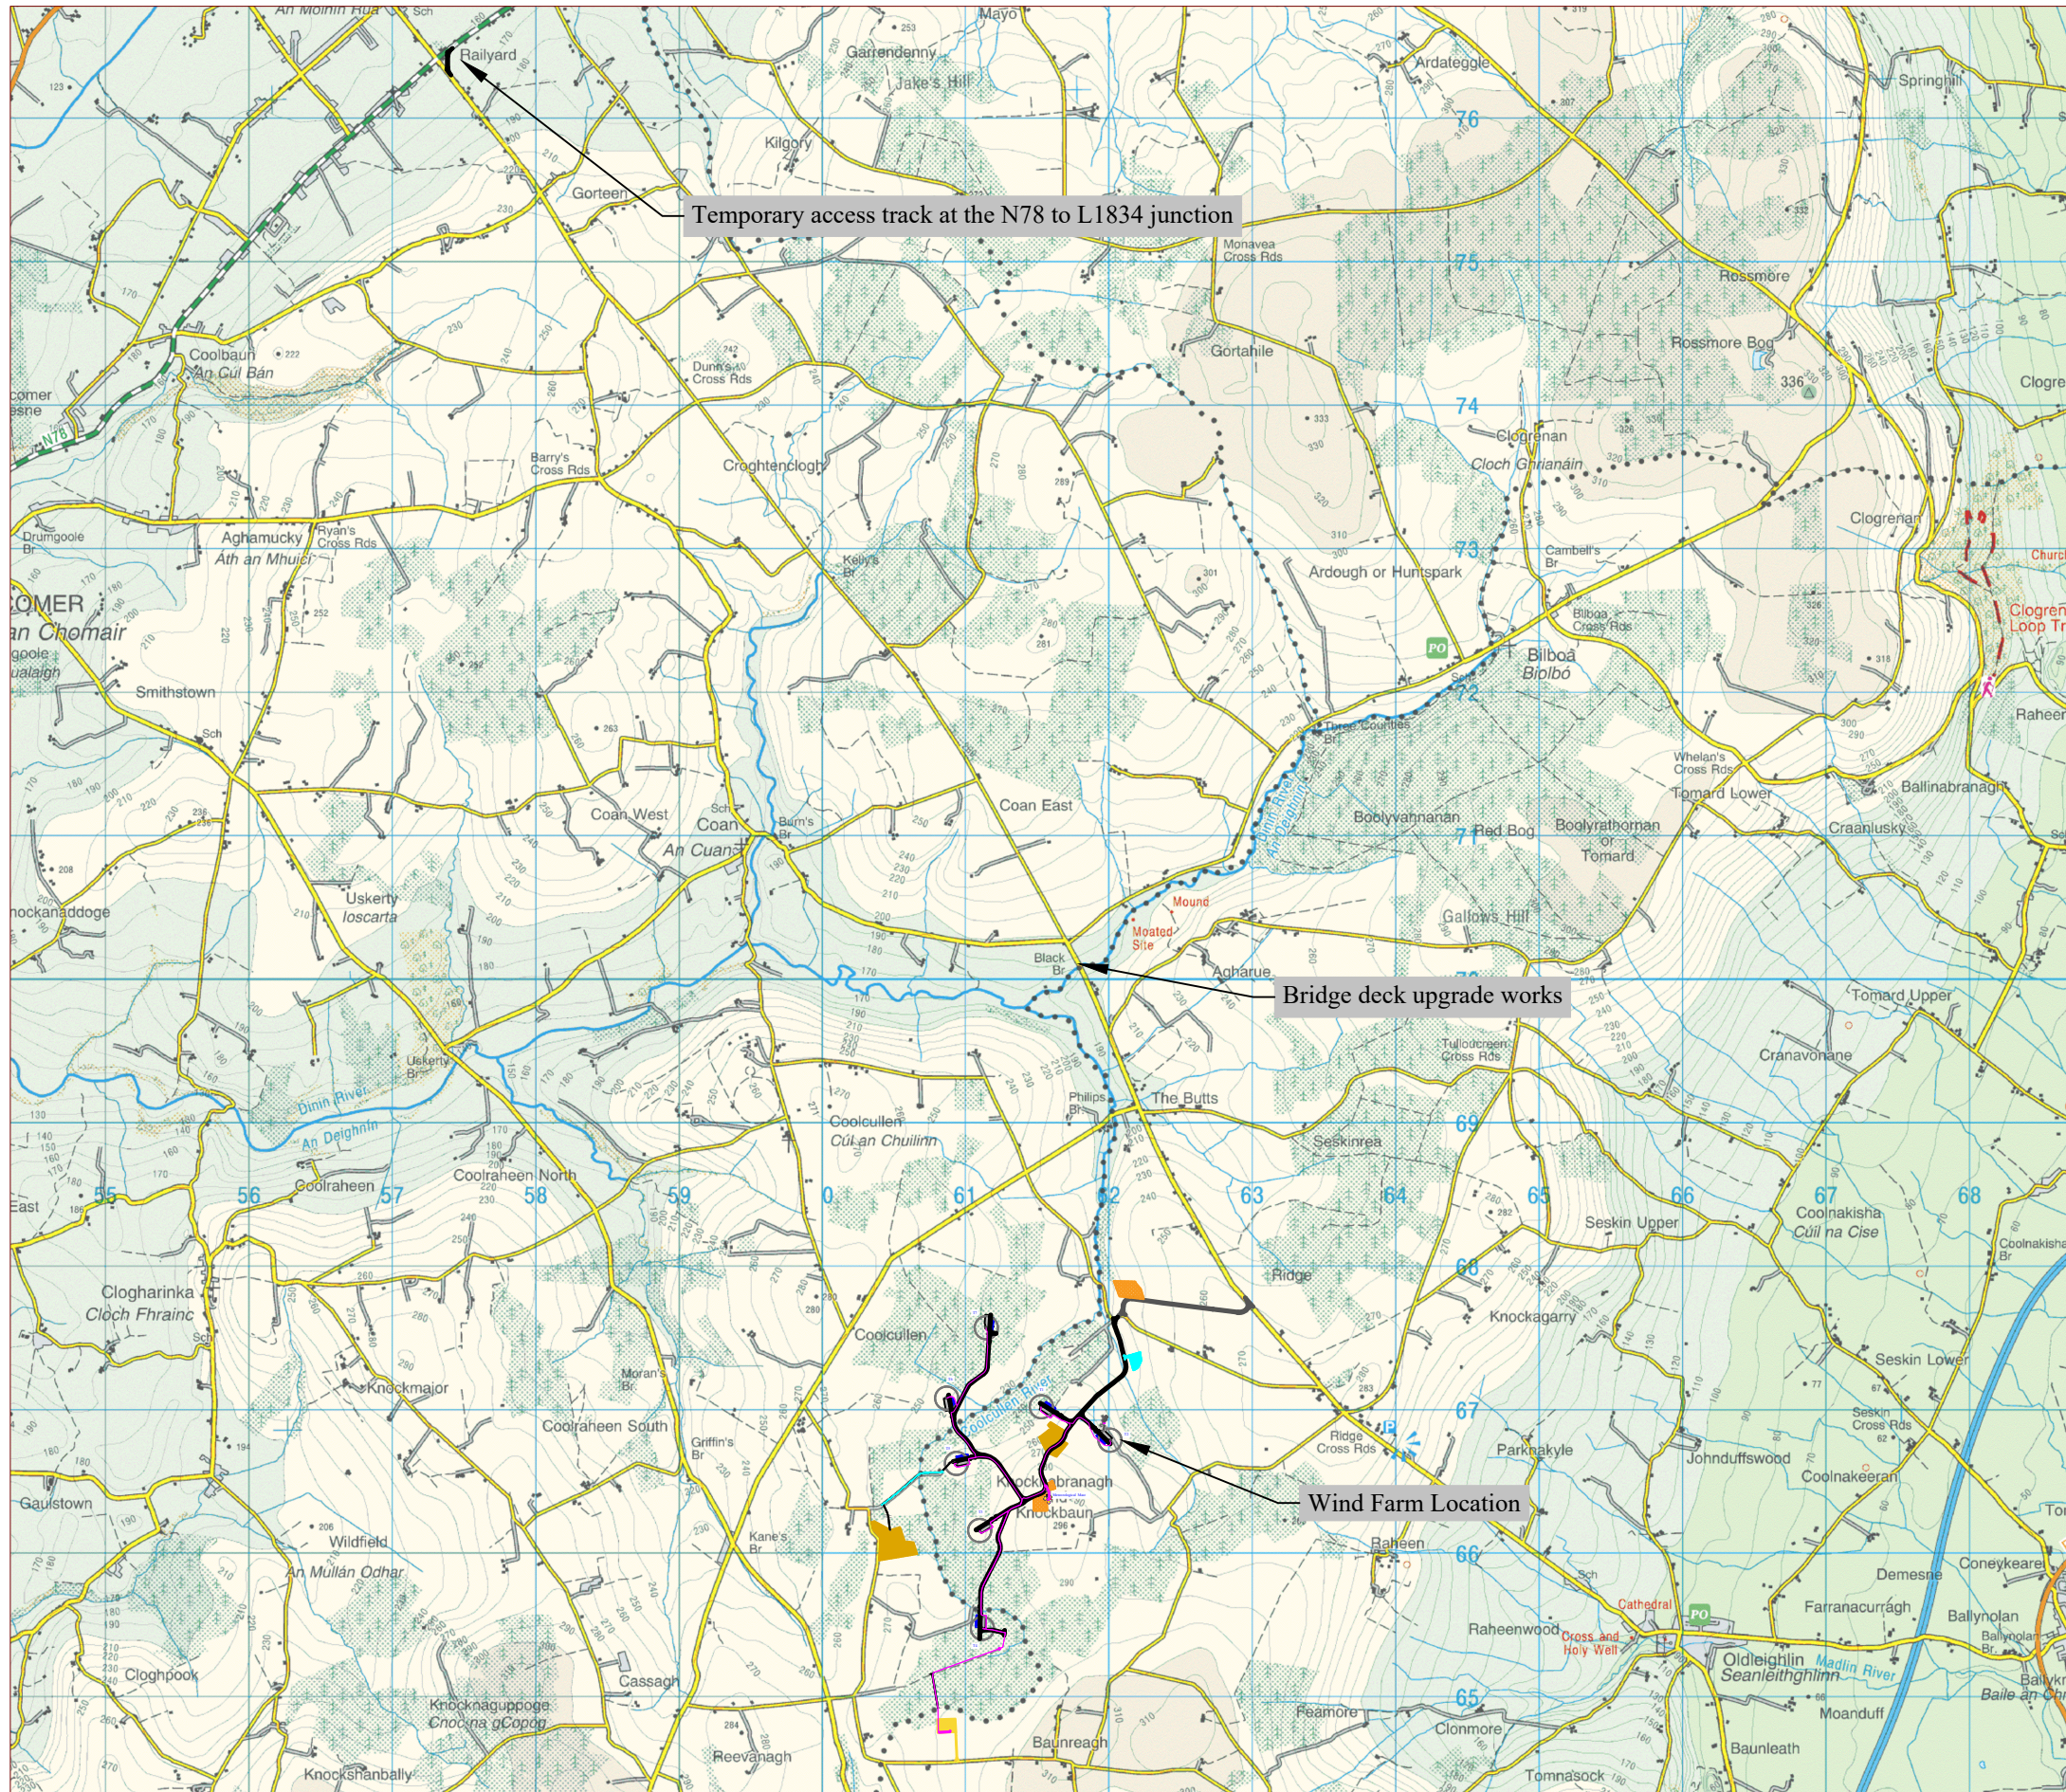

Overall Site Location (Scale 1:50,000)

OSI © Licence: EN 0062822 - Prepared Using ITM

Prepared by: